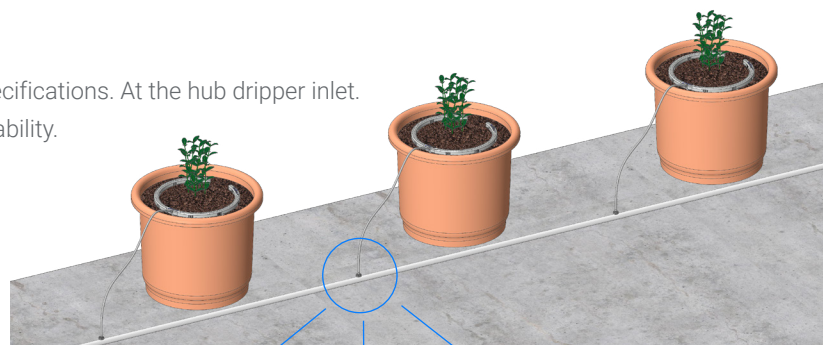

NetBow™

An innovative user friendly container irrigation, multi outlet dripping arc with high clogging resistance and superb water distribution.

User friendly

High clogging resistance

Superb uniformity

/ Benefits & Features

- **User friendly** Easy installation, reducing labor costs at installation and during crop rotations.
- **High clogging resistance** Even with challenging water quality, with self cleaning labyrinth that flushes debris, throughout operation.
- **Superb uniformity** NetBow™ features eight of Netafim's high clog-resistant labyrinths, ensuring uniform water distribution with reduced clogging risk.
- **Wide filtration area** Ensures optimal performance even under harsh water conditions, preventing the entrance of sediments into the labyrinths.
- **TurboNet™** Labyrinth ensures wide water passages, to increase flushing efficiency. The water is drawn into the dripper from the stream center, preventing the entrance of sediment into the drippers.

/ Specifications

- ✓ The flow from each dripping outlet will be determined by the hub dripper, divide evenly by 8.
- ✓ Compatible with 20-40 liters containers.
- ✓ Diameter: 250 mm.
- ✓ Max. operating pressure: 4.0 bar.
- ✓ Min. operating pressure: according to hub dripper specifications. At the hub dripper inlet.
- ✓ Superb chemical and UV resistance for extended durability.
- ✓ Colored light gray for improved light reflection.