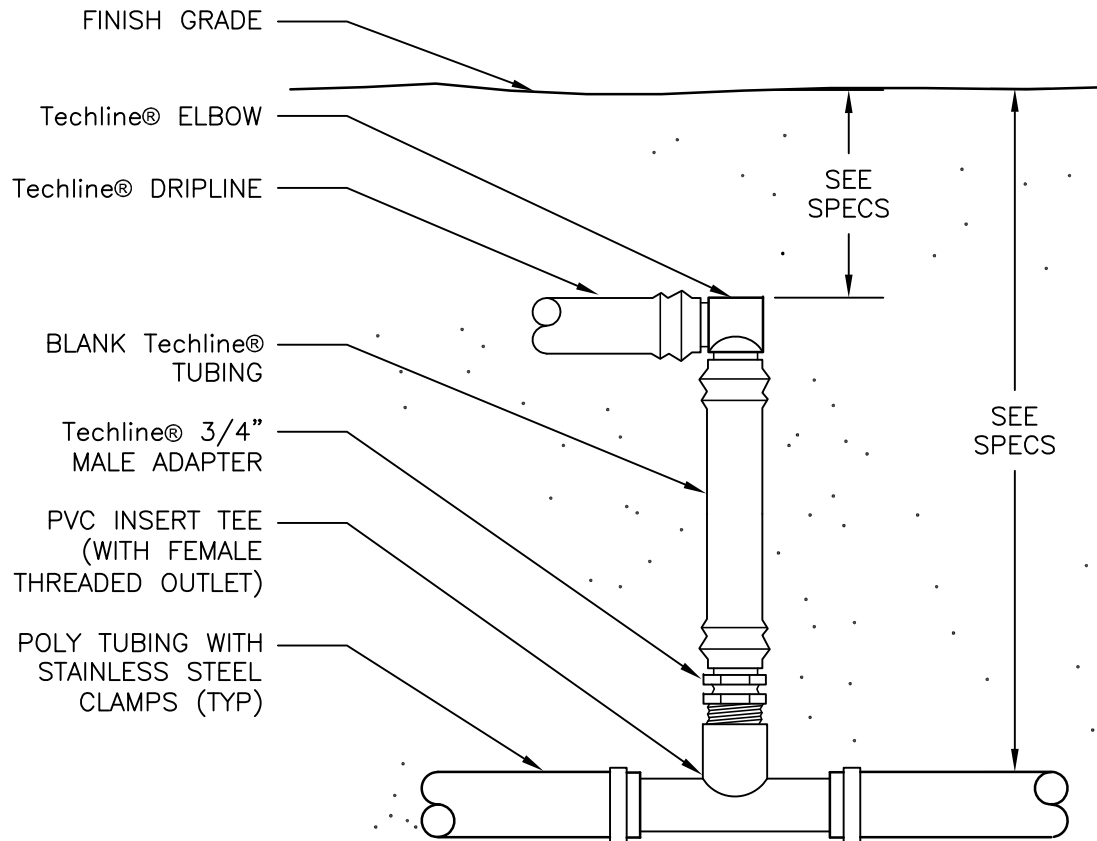

00

Techline® START CONNECTION (POLY TUBING TO ELL)

NOT TO SCALE

DETAIL - E225B