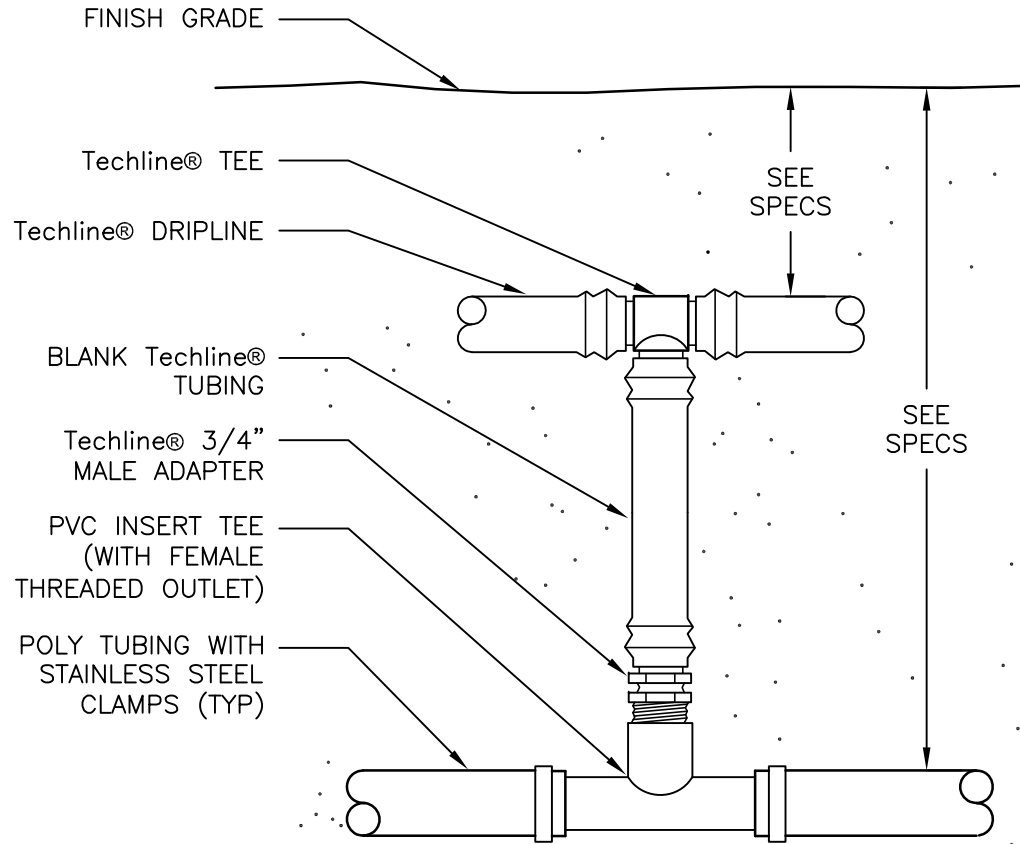

00

# Techline® START CONNECTION (POLY TUBING TO TEE)

NOT TO SCALE

DETAIL - E235B