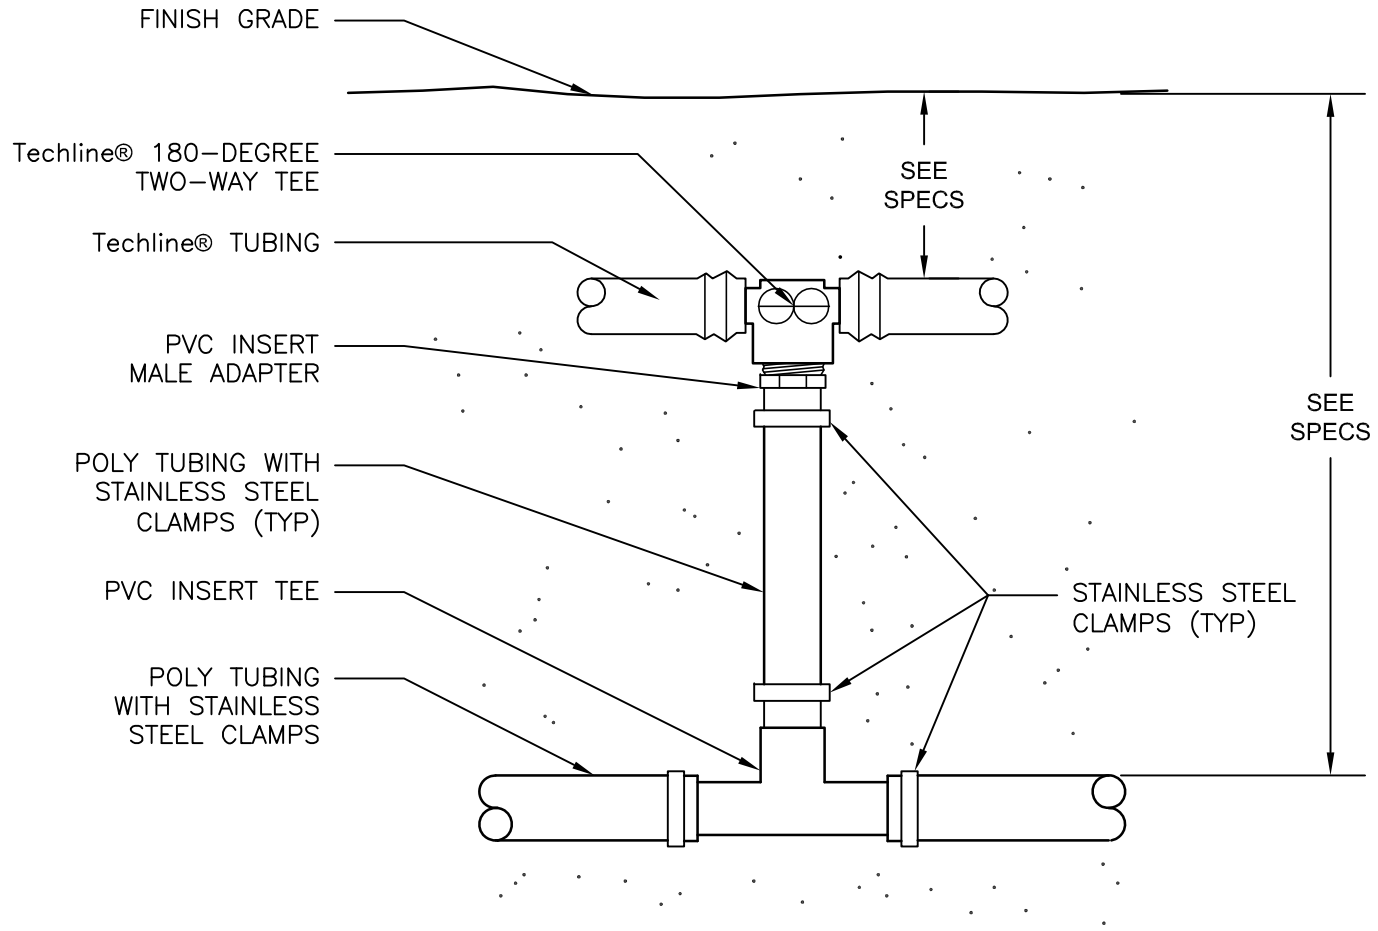

00

Techline® START CONNECTION (POLY TO Techline 180 2-WAY TEE)

NOT TO SCALE

DETAIL - E260B