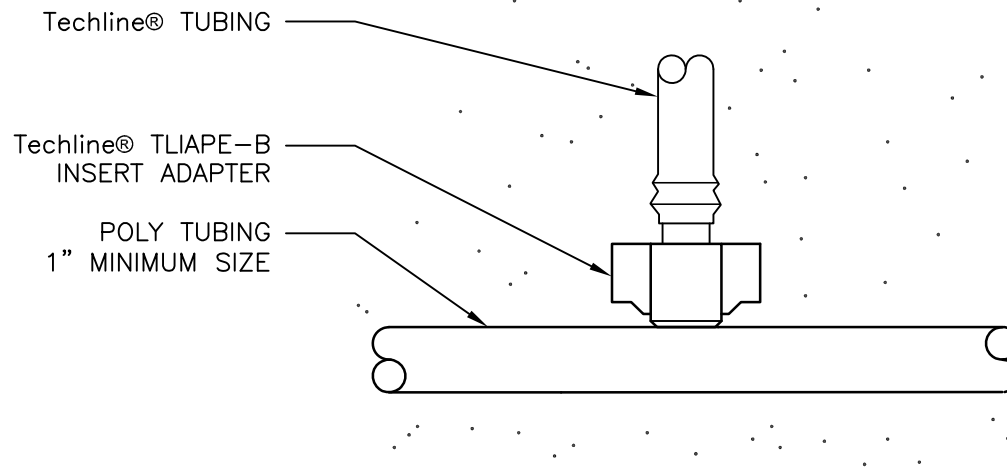

LIMITATIONS:

ALLOWING FOR A WIDE VARIETY OF APPLICATIONS AND CONDITIONS, NETAFIM IRRIGATION INC. IS NOT RESPONSIBLE FOR CORRECTNESS OR APPLICABILITY TO PURPOSE OR COMPATIBILITY TO ANY SITE OR JOB CONDITION. WARRANTY FOR SUITABILITY IS NOT GIVEN OR IMPLIED. MODIFICATIONS FOR SPECIFIC PURPOSES MAY BE NECESSARY AND ARE THE SPECIFIERS' RESPONSIBILITY. THE USE OF THESE DETAILS SHALL NOT BE RESTRICTED AND PUBLICATION THEREOF IS NOT LIMITED TO ANY PURPOSE. REPRODUCTION, PUBLICATION AND REUSE BY ANY METHOD IN WHOLE OR PART IS FULLY AUTHORIZED. OWNERSHIP IS RETAINED BY NETAFIM IRRIGATION INC. - VISUAL CONTACT WITH THESE DETAILS SHALL CONSTITUTE PRIMA FACIE EVIDENCE OF THE ACCEPTANCE OF THESE RESTRICTIONS.

00

Techline® CV START CONNECTION (POLY TUBING TO TLIAPE-B INSERT ADAPTER)

NOT TO SCALE

DETAIL - E290