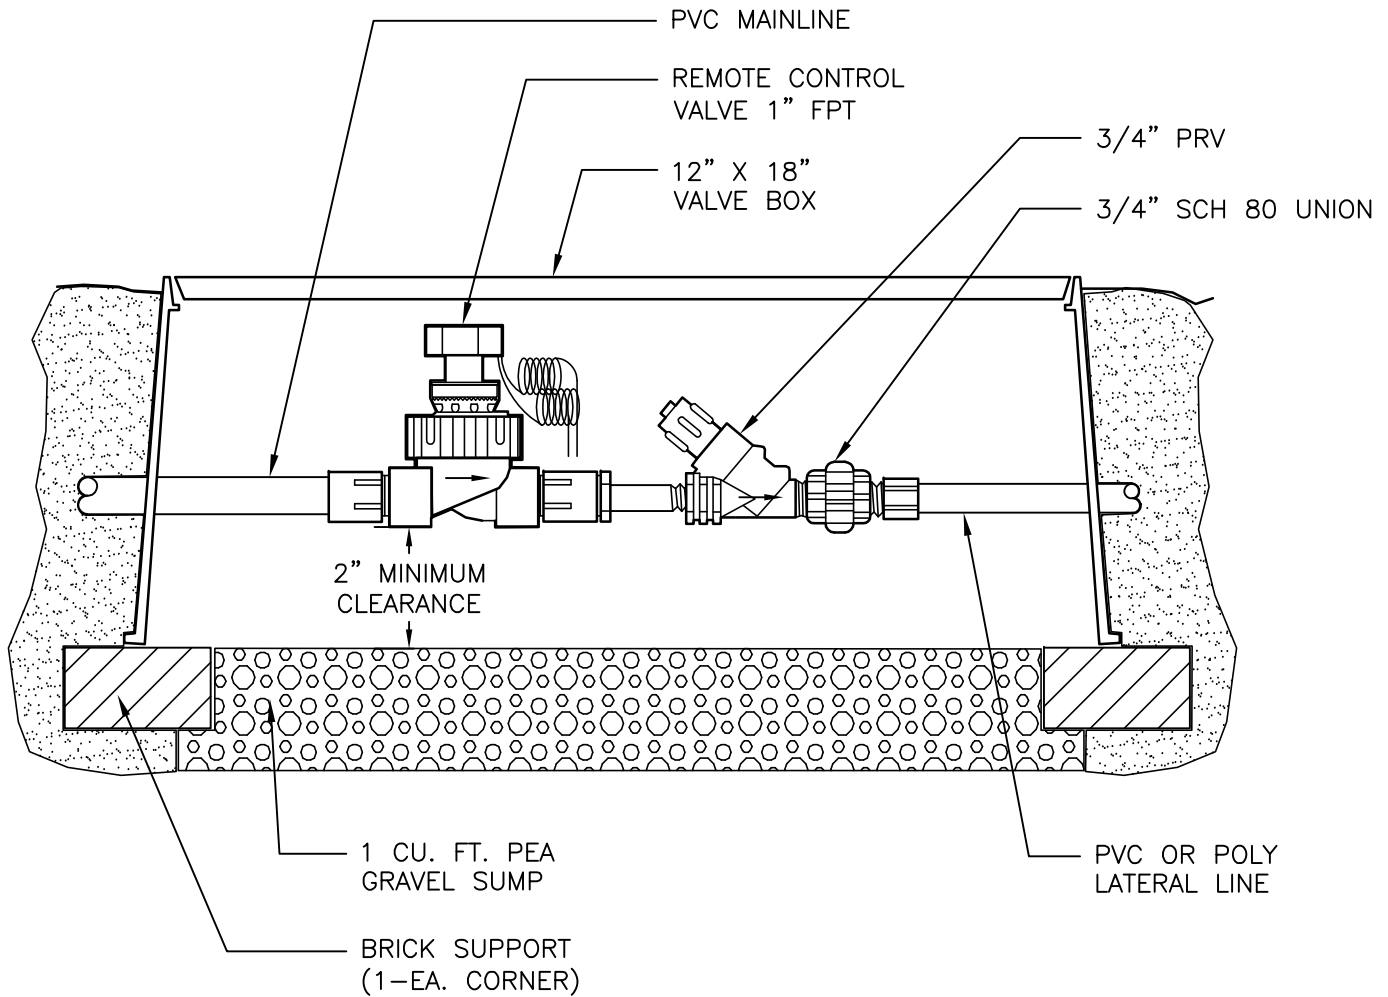

00

REMOTE CONTROL VALVE W/ 3/4" PRV

NOT TO SCALE

 **NETAFIM™**

DETAIL - L213HF