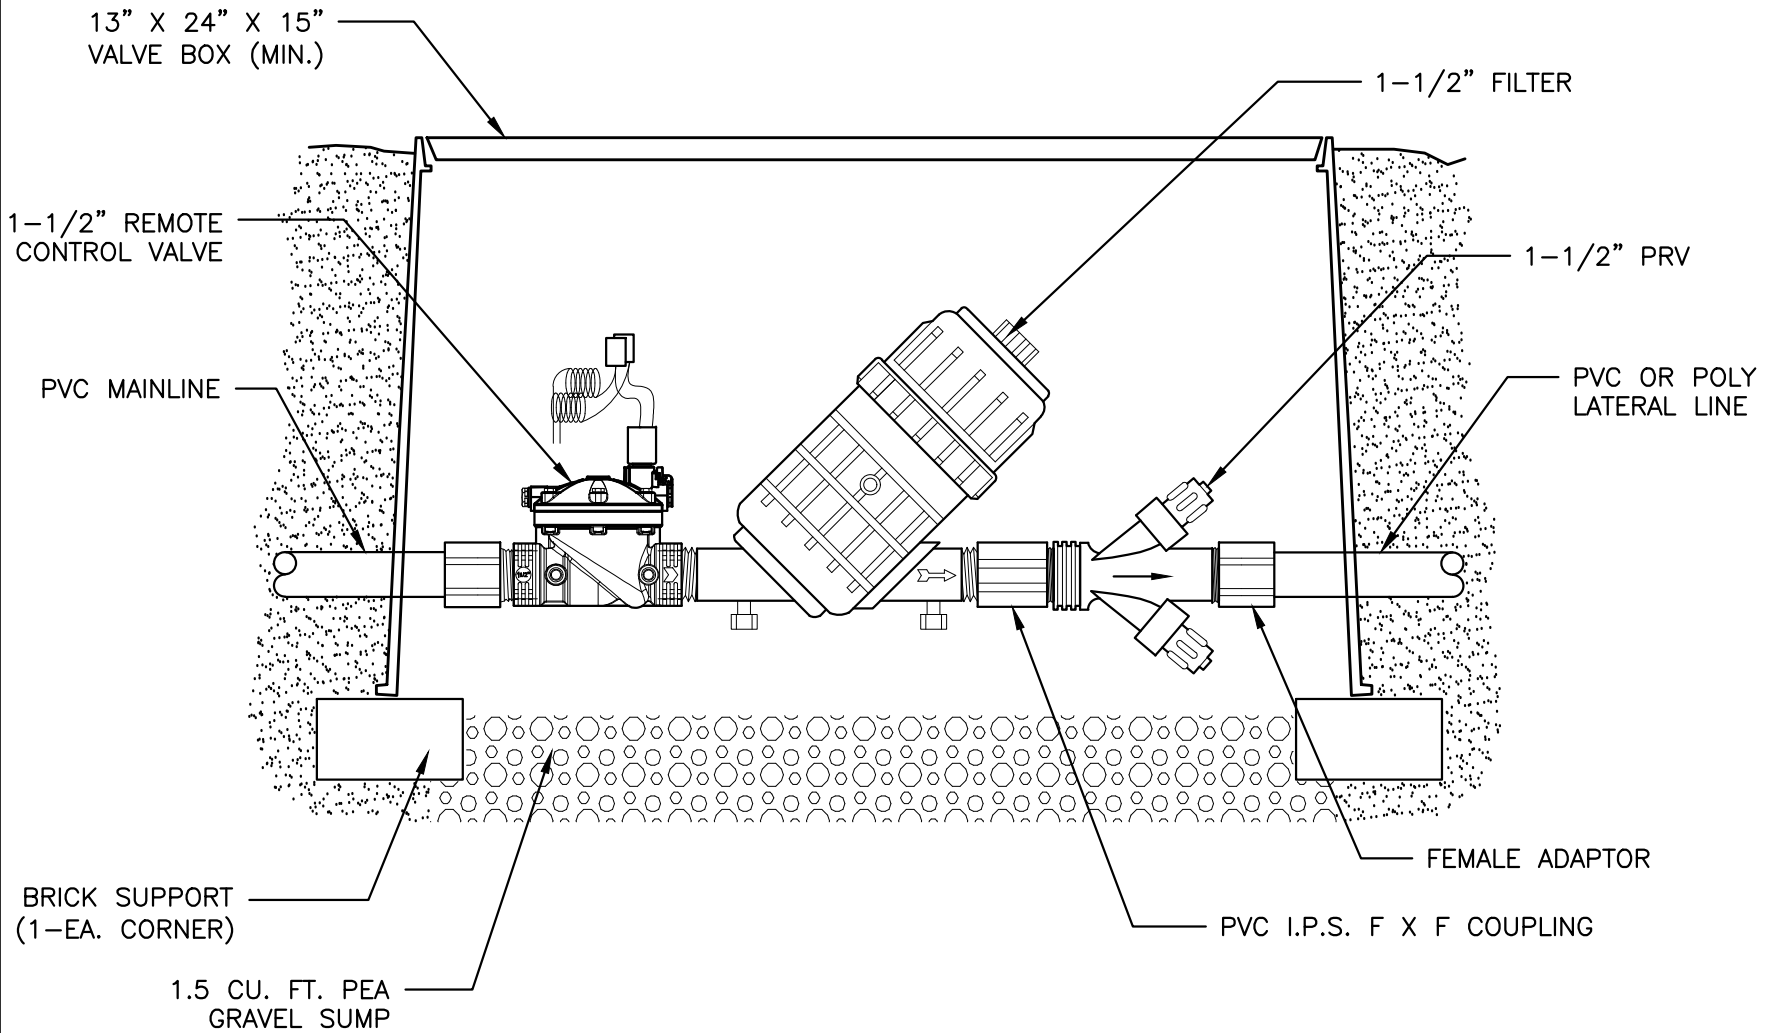

LIMITATIONS:

ALLOWING FOR A WIDE VARIETY OF APPLICATIONS AND CONDITIONS, NETAFIM IRRIGATION INC. IS NOT RESPONSIBLE FOR CORRECTNESS OR APPLICABILITY TO PURPOSE OR COMPATIBILITY TO ANY SITE OR JOB CONDITION. WARRANTY FOR SUITABILITY IS NOT GIVEN OR IMPLIED. MODIFICATIONS FOR SPECIFIC PURPOSES MAY BE NECESSARY AND ARE THE SPECIFIERS' RESPONSIBILITY. THE USE OF THESE DETAILS SHALL NOT BE RESTRICTED AND PUBLICATION THEREOF IS NOT LIMITED TO ANY PURPOSE. REPRODUCTION, PUBLICATION AND REUSE BY ANY METHOD IN WHOLE OR PART IS FULLY AUTHORIZED. OWNERSHIP IS RETAINED BY NETAFIM IRRIGATION INC. VISUAL CONTACT WITH THESE DETAILS SHALL CONSTITUTE PRIMA FACIE EVIDENCE OF THE ACCEPTANCE OF THESE RESTRICTIONS.

00

1.5" NETAFIM CONTROL ZONE

P/N NCZ-1.5S 15 - 60 GPM NOT TO SCALE

NETAFIM™

DETAIL - L233