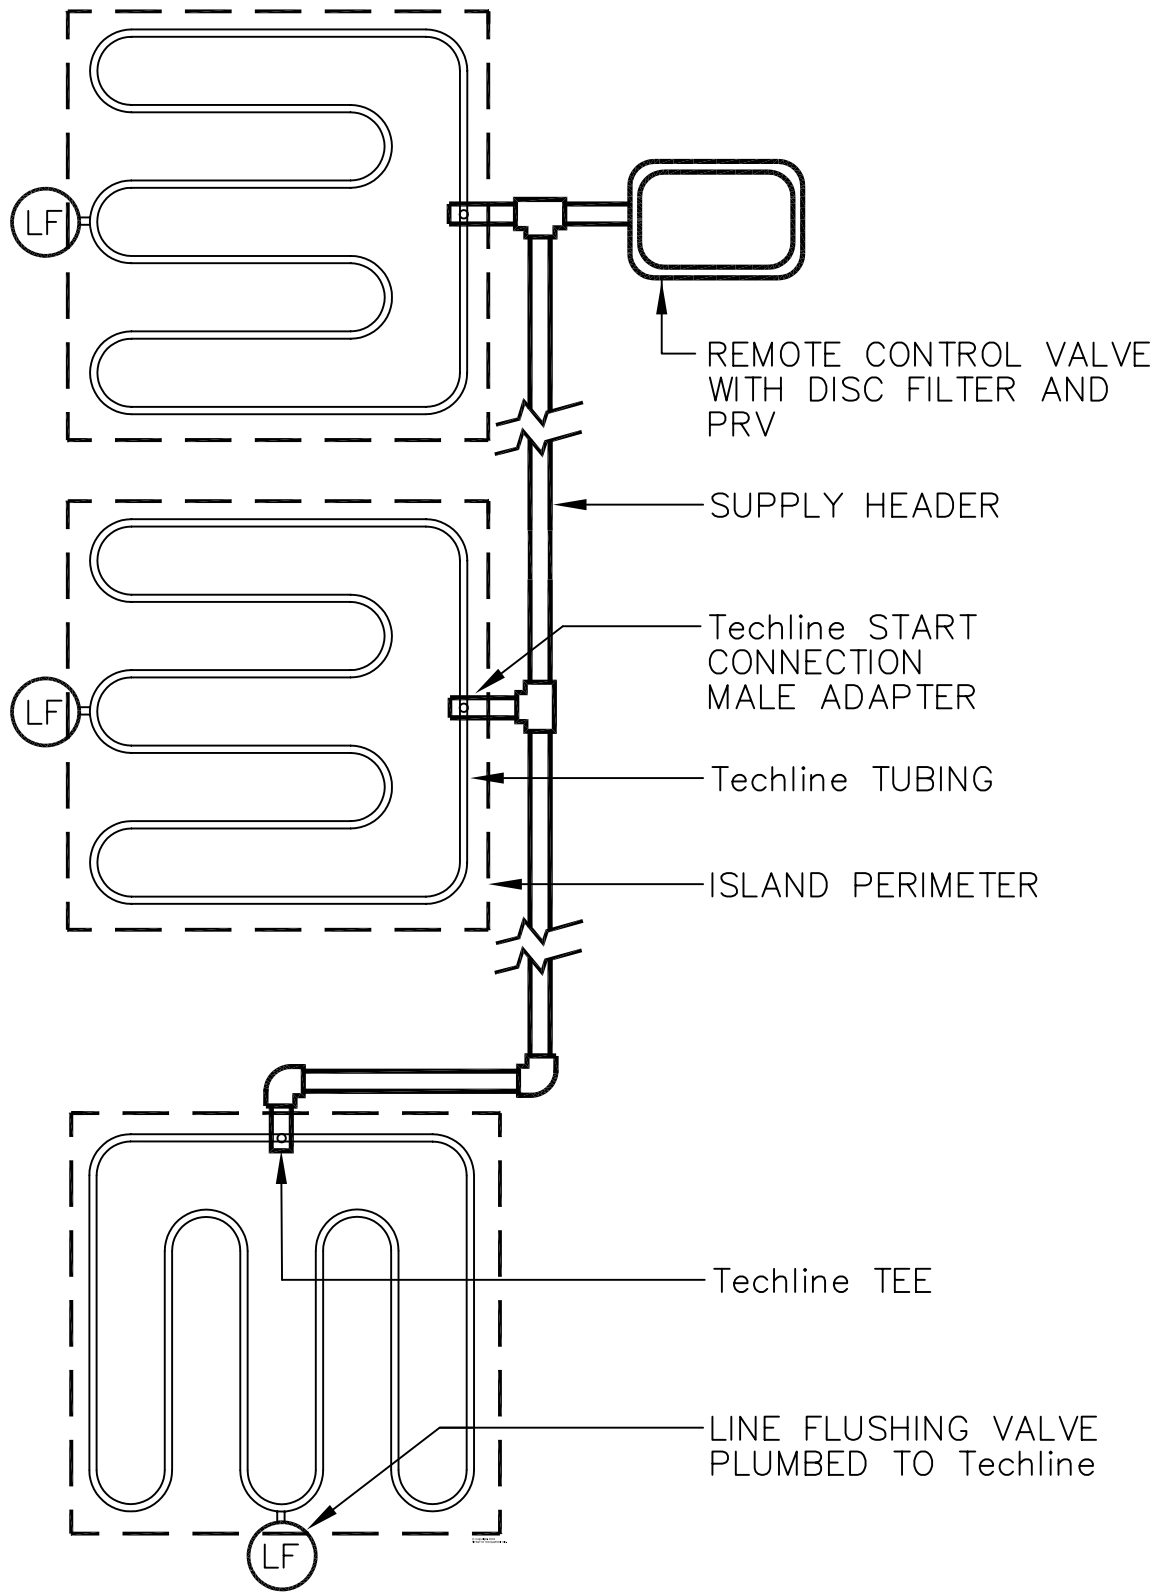

# Detail A103 Lite

 Techline LITE ISLAND LAYOUT

DETAIL - NO SCALE