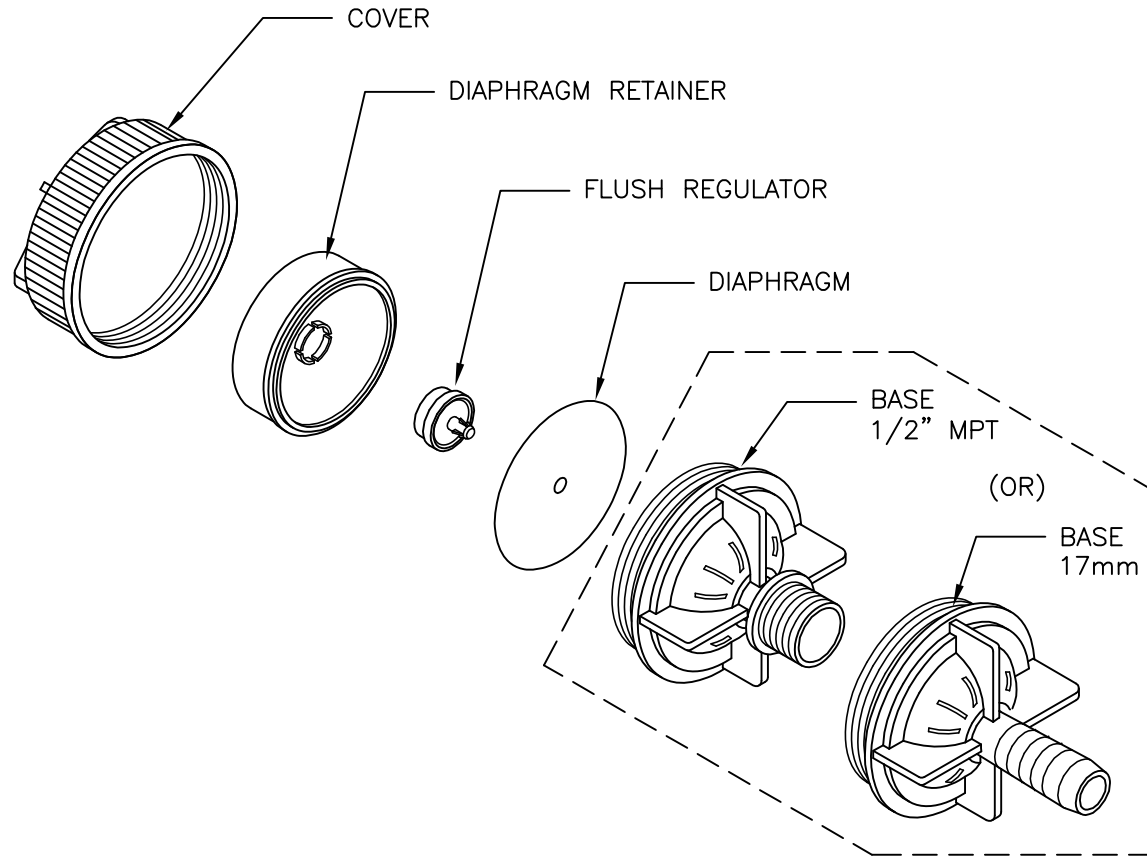

00

Techline® CV OPERATION PRESSURE INDICATOR STAKE

NOT TO SCALE

DETAIL - D302