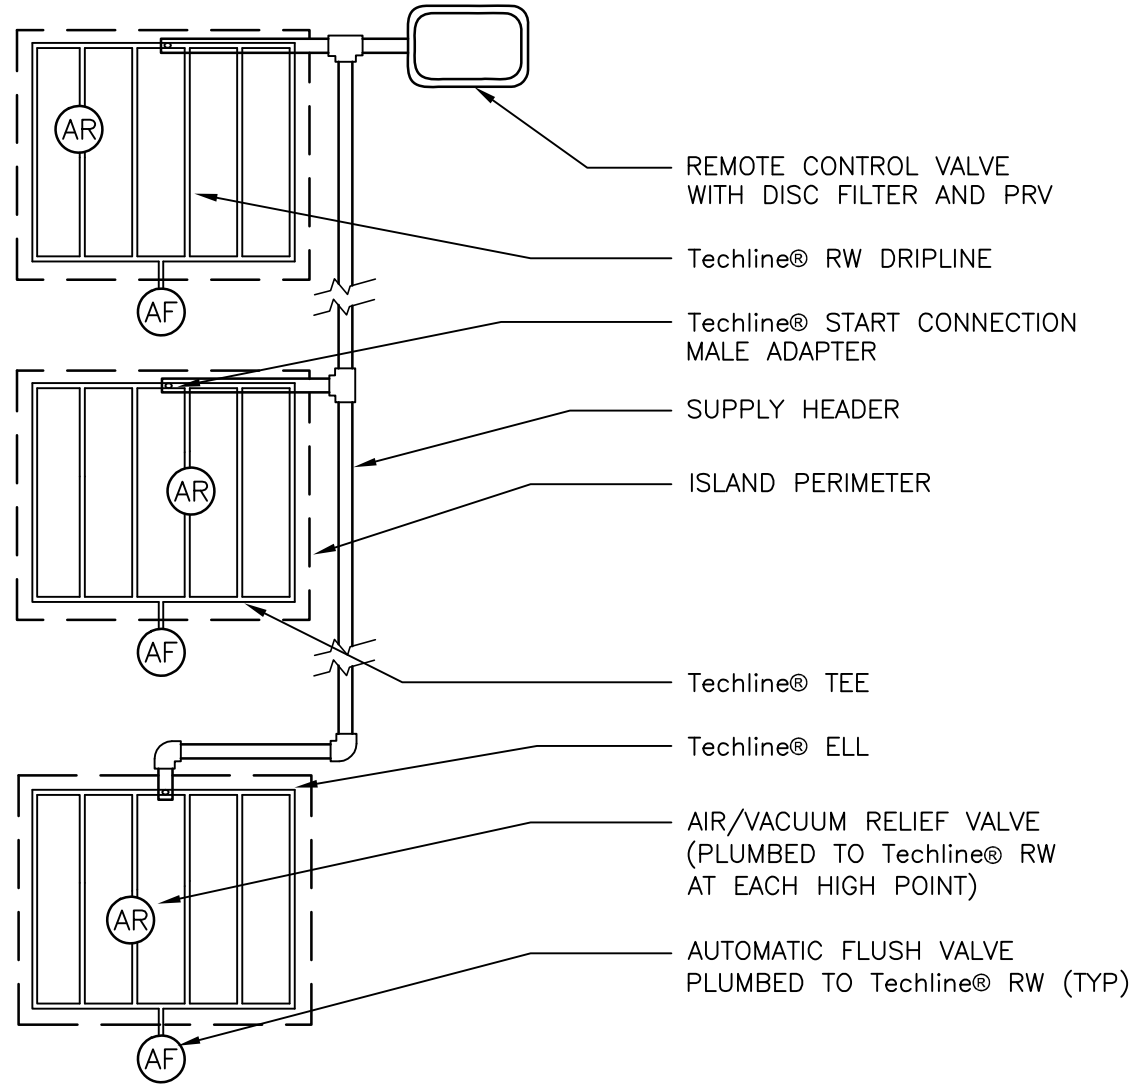

LIMITATIONS:

ALLOWING FOR A WIDE VARIETY OF APPLICATIONS AND CONDITIONS, NETAFIM IRRIGATION INC. IS NOT RESPONSIBLE FOR CORRECTNESS OR APPLICABILITY TO PURPOSE OR COMPATIBILITY TO ANY SITE OR JOB CONDITION. WARRANTY FOR SUITABILITY IS NOT GIVEN OR IMPLIED. MODIFICATIONS FOR SPECIFIC PURPOSES MAY BE NECESSARY AND ARE THE SPECIFIERS' RESPONSIBILITY. THE USE OF THESE DETAILS SHALL NOT BE RESTRICTED AND PUBLICATION THEREOF IS NOT LIMITED TO ANY PURPOSE. REPRODUCTION, PUBLICATION AND REUSE BY ANY METHOD IN WHOLE OR PART IS FULLY AUTHORIZED. OWNERSHIP IS RETAINED BY NETAFIM IRRIGATION INC. VISUAL CONTACT WITH THESE DETAILS SHALL CONSTITUTE PRIMA FACIE EVIDENCE OF THE ACCEPTANCE OF THESE RESTRICTIONS.

00

Techline® RW ISLAND LAYOUT

NOT TO SCALE

DETAIL - RW103