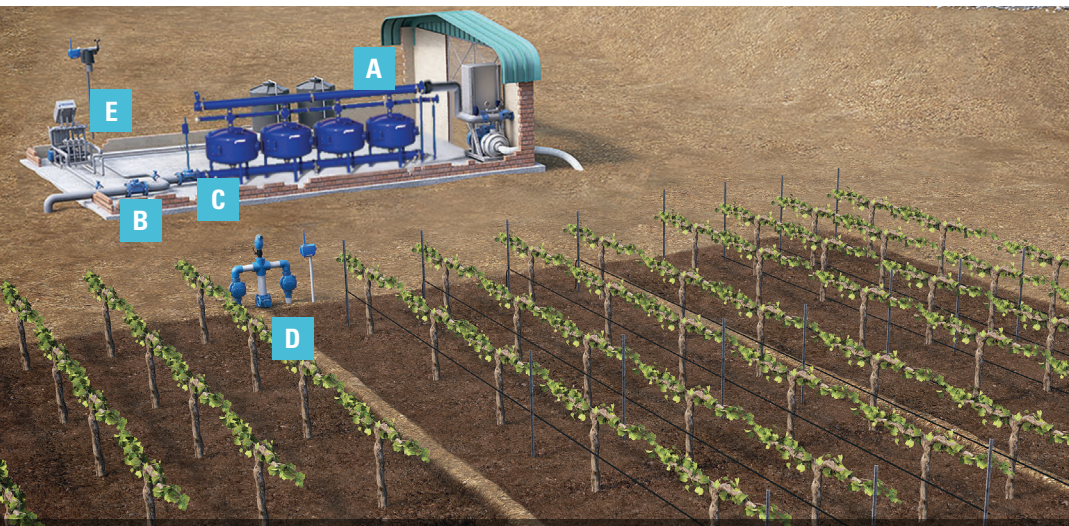

GRAPE

PRODUCTION

COMPLETE SYSTEMS

A Water Filtration

Designed to address whatever challenges you're dealing with, from fair quality to harsh water conditions.

Apollo (Disc Filtration)

These small footprint filters offer excellent protection for surface water that contains organic contaminants. Equipped with an automatic water-saving backflush process, Apollo provides three-dimensional filtration for use in applications with variable flow rates.

Sandstorm (Sand Media)

Sandstorm is always 'on guard.' It provides deep, three-dimensional filtering with automatic backflush cleaning, as one of the most effective filtration methods for all water source types.

ScreenGuard (Screen Filtration)

Ideal for preventing coarse particles from entering the drip system, the electrically operated screen filter's self-cleaning function is designed to maximize system performance with minimal maintenance.

Regulate pressure and flow rate, and ensure optimal function, resulting in smooth operation and uniform crops.

Pressure Reducing

Maintains a preset downstream pressure, regardless of upstream pressure or flow rate fluctuation.