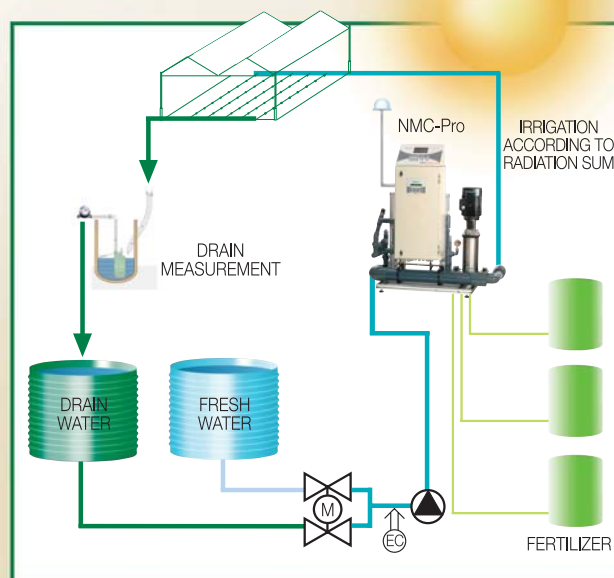

Greenhouse application

Headquarters: Netafim Ltd.

161 Arlozorov St. Tel Aviv 64922, Israel

Tel:+972 3 6919777 ■ Fax:+972 3 6911962 ■ postmaster@netafim.com ■ www.netafim.com

Crop Management Technology Division

Tel:+972 4 6287563 ■ Fax:+972 4 6287717 ■ CMT@netafim.com