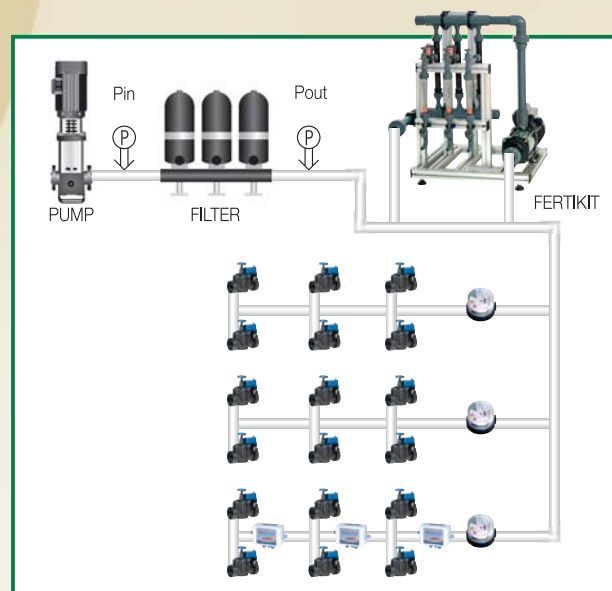

Hardware specifications

- Surge suppression on 115/230VAC power - 1 internal, 1 optional external
- Surge protection on inputs and outputs - yes
- Dual power CPU - 115/230VAC or 12VDC
- Outputs - 24VAC - up to 64 (in modules of 8)
- Outputs - relay contact - up to 64 (in modules of 8)
- Outputs - DC Latch (pulse) - up to 256 (via single cable)
- Inputs - digital/pulse - up to 16 (in modules of 8)
- Inputs - analogue - up to 22 (in modules of 11)
- Communication - up to 50 controllers in a network
- PC links options - wire, telephone, cellular or radio

Software specifications

- Irrigation program - up to 15
- Irrigation triggers - Radiation Sum, time and external conditions
- Number of valves per irrigation program - up to 40, sequentially or grouped
- Dosing program - up to 10
- Dosing method - Time and Quantity (bulk or spread), Ratio (1/1000) and EC/pH
- Independent dosing method per channel - Passive, EC, Acid or Alkali
- Dual EC/pH measurement - verifying sensor readings to increase reliability
- EC Pre-control - fresh & drain water pre-mixing
- Drain measurement - up to 8 drain meters
- Filter flushing - up to 24 filters with main filter valve
- Cooling/Humidity program - 5 dynamic programs according to temperature & humidity

SD memory card

for backup of software configuration and user settings

Field application